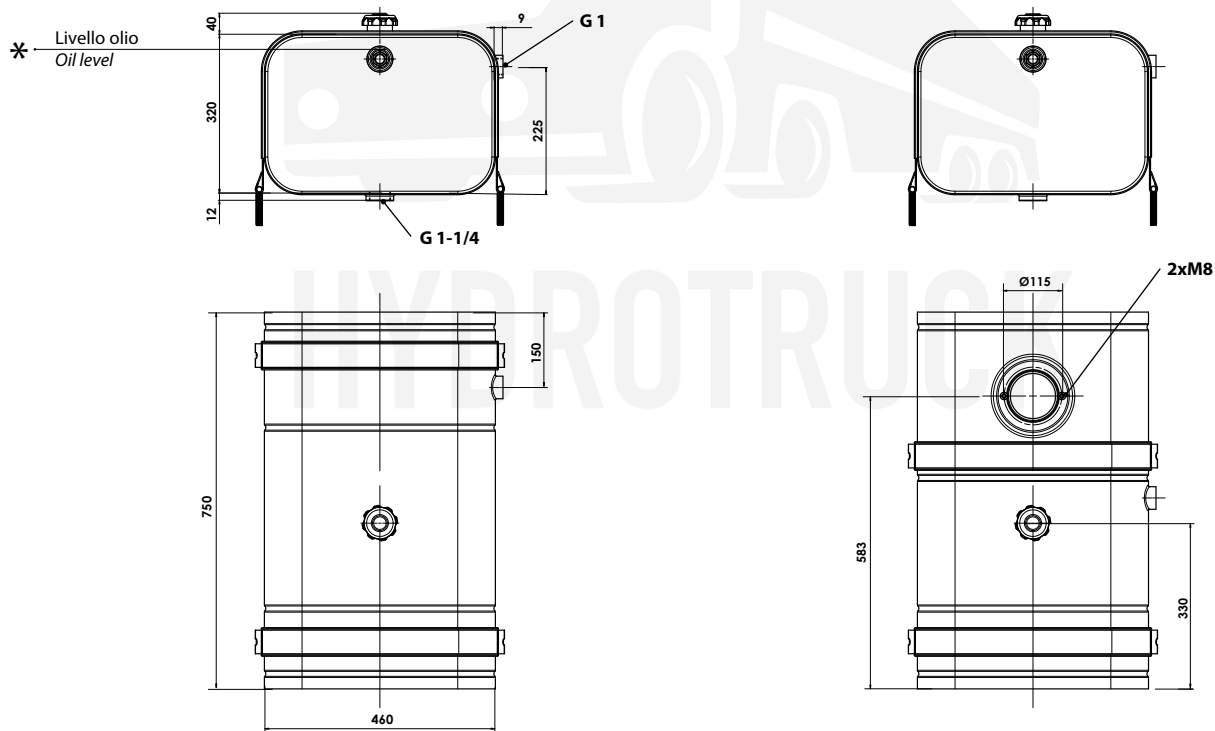

Capacità fino a livello olio  
Capacity until oil level indicator 88,2 lt\*

**H1GS2407570**

**H1GS2407571**

Ricambio  
Spare parts  
538200242G1

Peso/Weight 24 Kg

Peso/Weight 24 Kg

**50900400123: LIVELLO OLIO / OIL LEVEL**